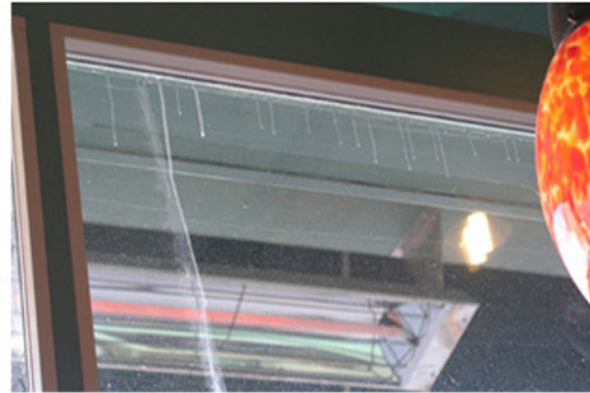

Problem?

NO

YES

If YES, where?

Ugly Drips.

Drips usually occur along the top edge of the window, and are caused by the application of too much water to the frame itself.

Preventable? Yes.

Do you see any of these on your windows?